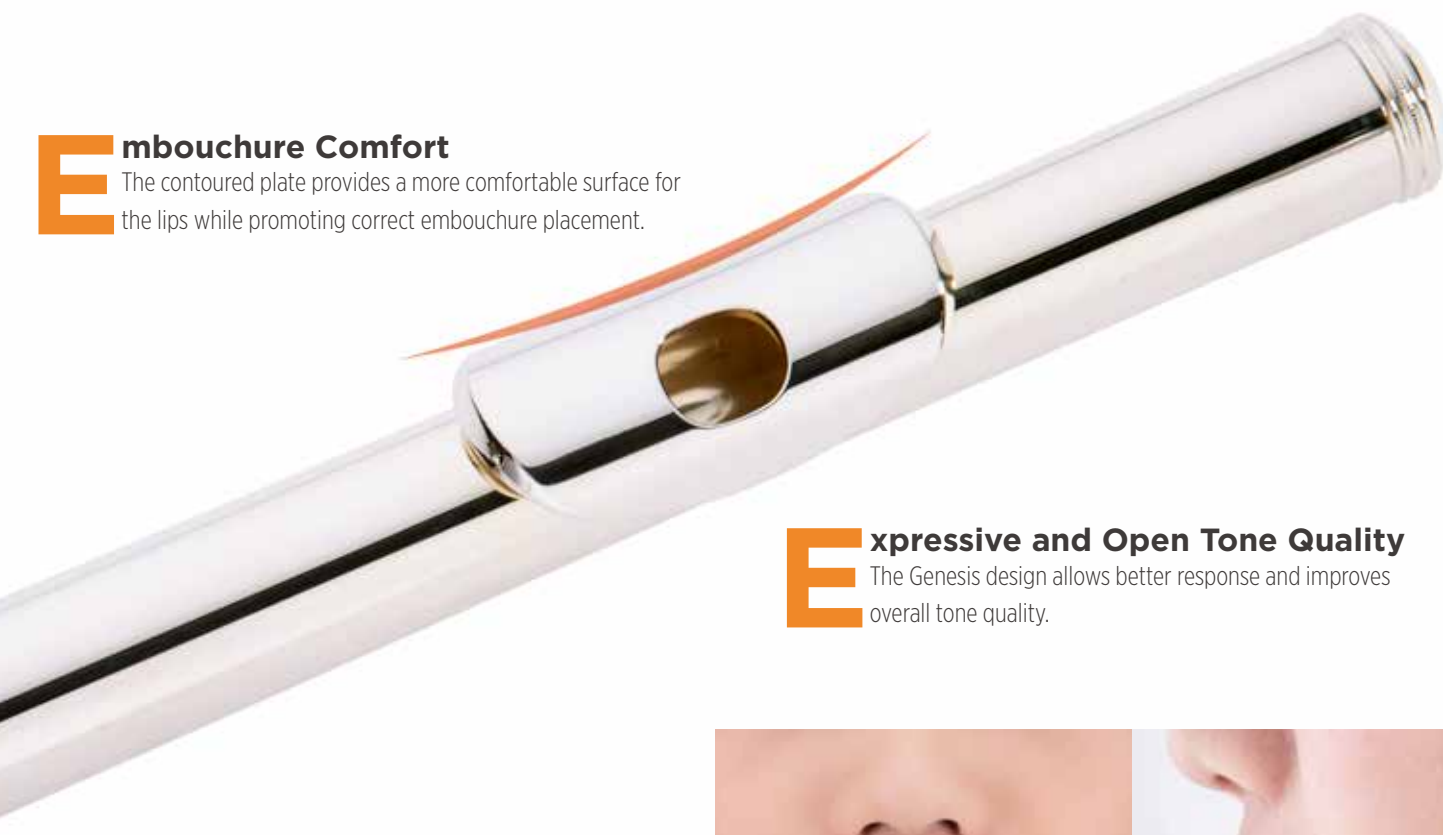

THE GENESIS DESIGN EMBOUCHURE

Jupiter Genesis headjoint offers students ease of response and improved tone quality. The enhanced design of the embouchure hole and lip plate facilitate early success and provide a more comfortable playing experience.

Embouchure Comfort

The contoured plate provides a more comfortable surface for the lips while promoting correct embouchure placement.

Expressive and Open Tone Quality

The Genesis design allows better response and improves overall tone quality.