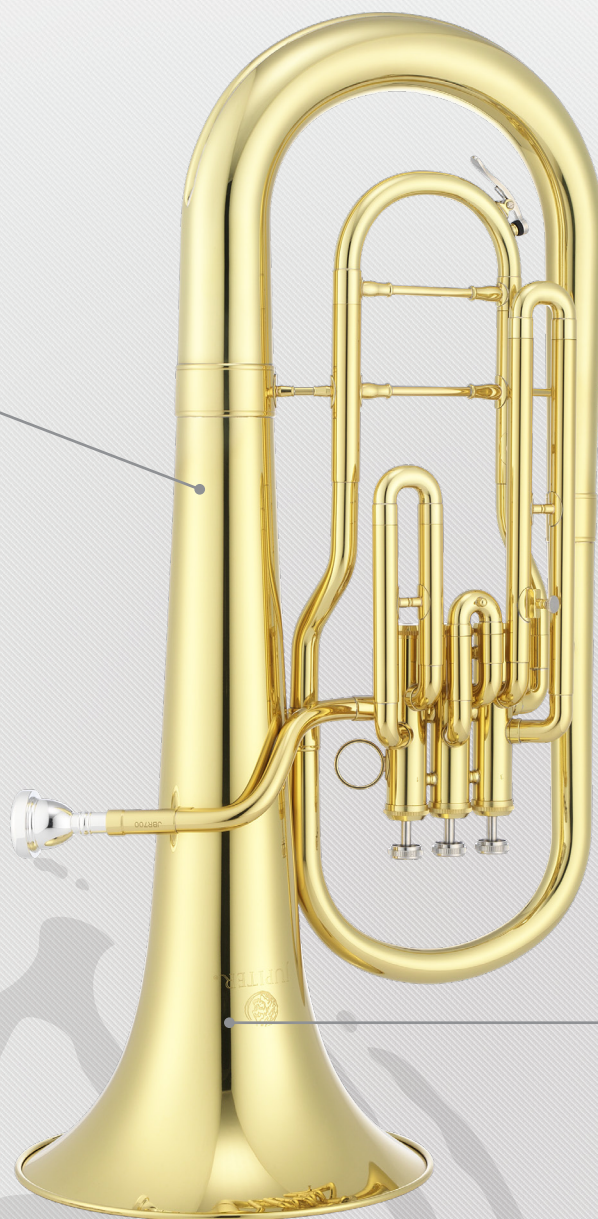

700 SERIES JBR700 B^b BARITONE

JUPITER.

JUPITER.

The Jupiter JBR700 is a 3-valve Bb baritone horn with a yellow brass body, a .512" bore and a 9.5" bell. It is durable, reliable, and responsive. Designed and manufactured in collaboration with celebrated low brass artist Patrick Sheridan, the JBR700 is an ideal choice for the beginning low brass player.

Better Response

Machine lapped, stainless steel pistons offer remarkably smooth & fast action without sacrificing durability.

Precise Tuning

Smooth and air tight slides allow the player to adjust intonation quickly and accurately.

Model	Level	Key	Bore	Bell	Valves	Finish	Case
JBR700	Standard	B ^b	0.512"(13mm)	9.5"(242mm)	3 Upright Pistons	Lacquered or Silver-Plated	Lightweight ABS Case