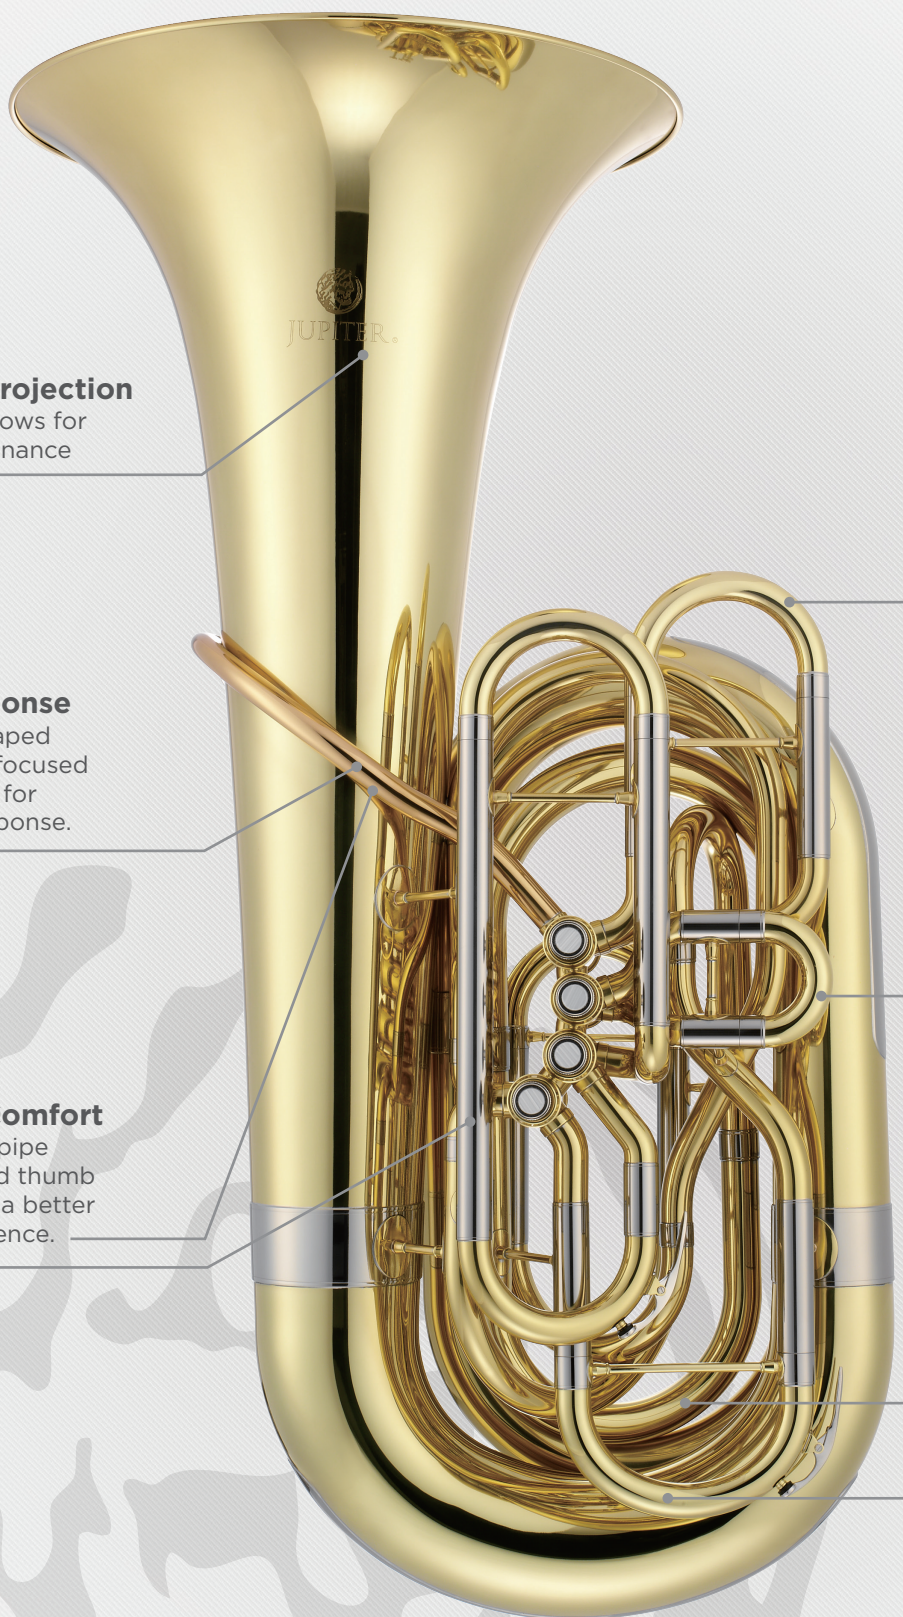

1100 SERIES JTU1110 BB^b TUBA
DISTINGUISHED PERFORMANCE

JUPITER.

JUPITER.

Committed to enriching lives through music and the quest for continuous product improvement, Jupiter has collaborated with world renowned artist Patrick Sheridan to re-introduce the Jupiter JTU1110 BB^b tuba. With multiple upgrades and enhancements, the JTU1110 is the most fun and exciting BB^b tuba to play in the market today.

Enhanced Projection

Thinner bell allows for maximum resonance

Better Response

New hydro-shaped leadpipe with focused bracing allows for immediate response.

Enhanced Comfort

Improved leadpipe positioning and thumb ring allows for a better playing experience.

Precise Tuning

Smooth and air tight slides let the player adjust quickly and accurately

Model	Key	Bore	Bell	Valves	Finish	Case
JTU1110	BB ^b	0.732"-0.788" (18.6mm-20mm)	17.4"(441mm)	4 Contoured Front Action Piston	Lacquered or Silver-Plated	Hard Shell with Wheels